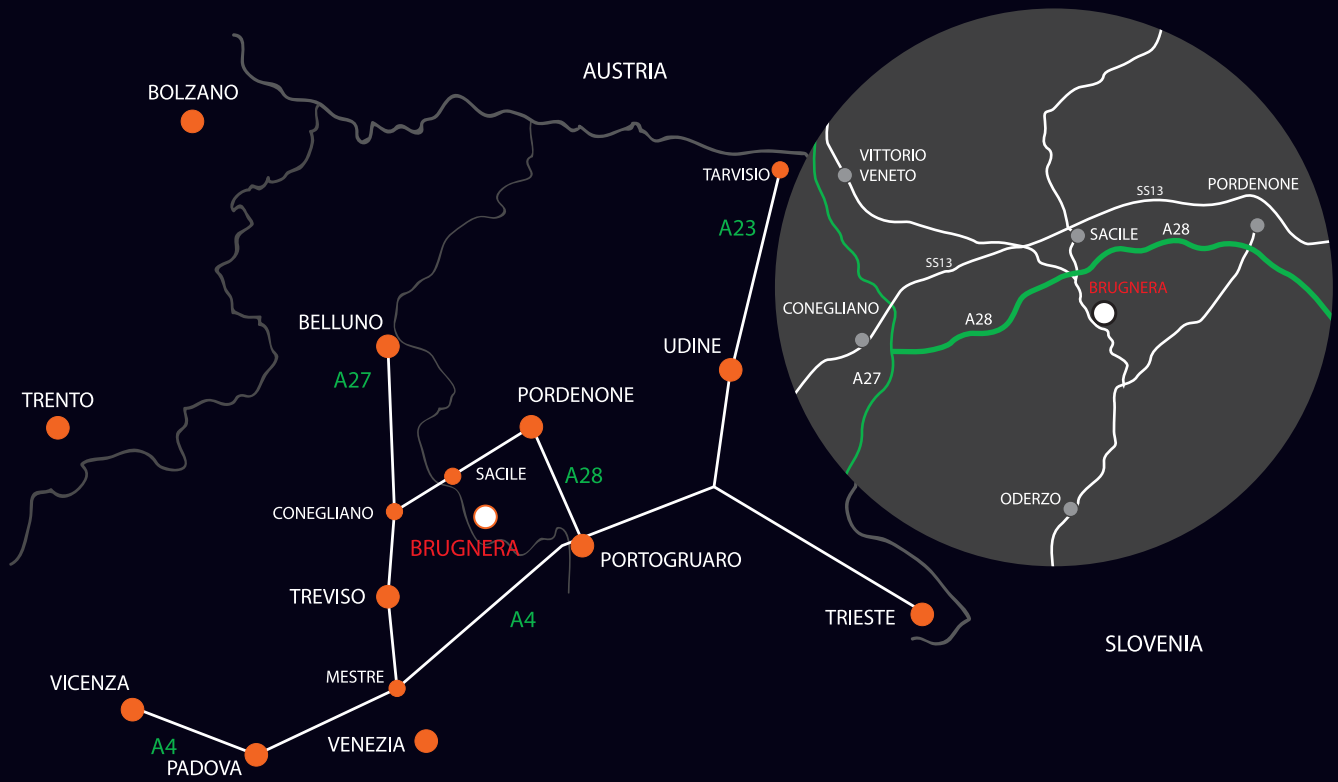

www.italianaferramenta.com