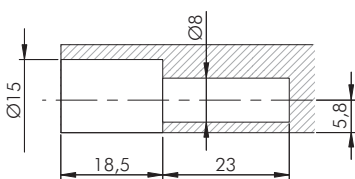

DRILL BIT FOR KERALA