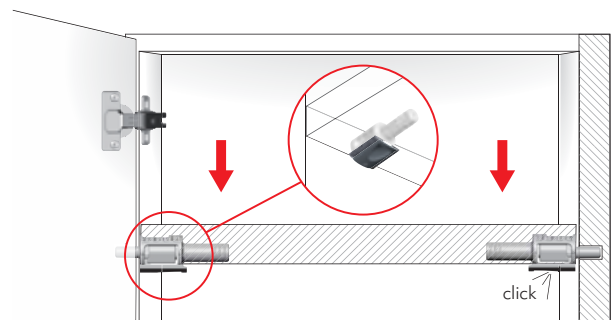

KERALA

KERALA is the new shelf support boasting a captivating design, especially conceived by Italiana Ferramenta Srl for kitchen furniture. KERALA is made of two elements in technoplastic: an actual support to be slotted into the panel and a special dowel to be inserted into the side. The installation is carried out very easily because the dowel locks into the support simply by pressing the shelf downwards. The particular shape of the components guarantees the locking of the shelf and, therefore, the transportation of the furniture with the shelves already assembled. As for the installation, also the disinstallation does not require the use of any tool, as it is simply carried out by sliding the clip backwards. For shelf minimum 16mm thick.

Engineering plastic

In accordance with the European regulations UNI EN 14749/

16 mm min.

UNI EN 14749/05

INSTALLATION

ASSEMBLING WITH SMOOTH PIN

SHELF INSTALLATION

SHELF REMOVAL FOR NEW REPOSITIONING