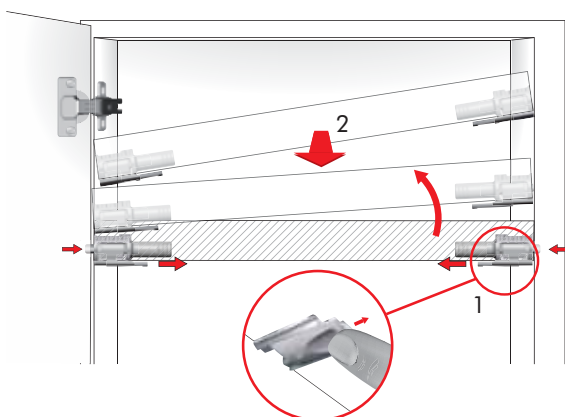

KERALA

KERALA is the new shelf support boasting a captivating design, especially conceived by Italiana Ferramenta Srl for kitchen furniture. KERALA is made of two elements in technoplastic: an actual support to be slotted into the panel and a special dowel to be inserted into the side. The installation is carried out very easily because the dowel locks into the support simply by pressing the shelf downwards. The particular shape of the components guarantees the locking of the shelf and, therefore, the transportation of the furniture with the shelves already assembled. As for the installation, also the disinstallation does not require the use of any tool, as it is simply carried out by sliding the clip backwards. For shelf minimum 16mm thick.

Engineering plastic

In accordance with the European regulations UNI EN 14749/

16 mm min.

UNI EN 14749/05

INSTALLATION

ASSEMBLING WITH SMOOTH PIN

SHELF INSTALLATION

SHELF REMOVAL FOR NEW REPOSITIONING