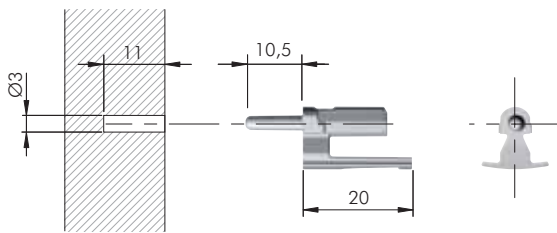

= Ø 3 mm +

ZA = 3000 pcs.

123

12001060YA