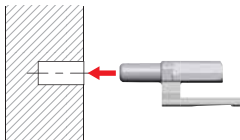

Engineering plastic

In accordance with the European regulations UNI EN 14749/

16 mm min.

UNI EN 14749/05

INSTALLATION

ASSEMBLING WITH SMOOTH PIN

SHELF INSTALLATION

SHELF REMOVAL FOR NEW REPOSITIONING