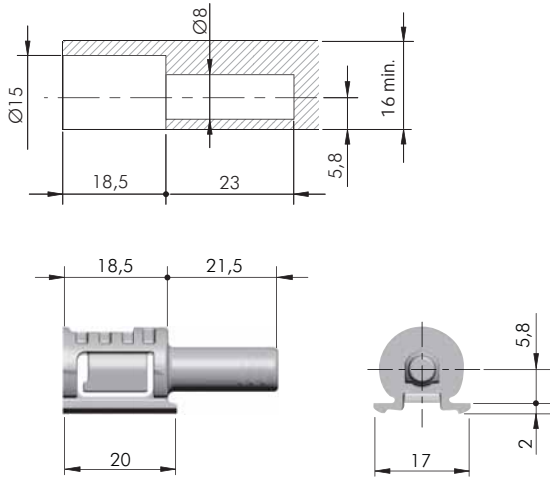

KERALA

KERALA is the new shelf support boasting a captivating design, especially conceived by Italiana Ferramenta Srl for kitchen furniture. KERALA is made of two elements in technoplastic: an actual support to be slotted into the panel and a special dowel to be inserted into the side. The installation is carried out very easily because the dowel locks into the support simply by pressing the shelf downwards. The particular shape of the components guarantees the locking of the shelf and, therefore, the transportation of the furniture with the shelves already assembled. As for the installation, also the disinstallation does not require the use of any tool, as it is simply carried out by sliding the clip backwards. For shelf minimum 16mm thick.

Engineering plastic

In accordance with the European regulations UNI EN 14749/

16 mm min.

UNI EN 14749/05

INSTALLATION

ASSEMBLING WITH SMOOTH PIN

SHELF INSTALLATION

SHELF REMOVAL FOR NEW REPOSITIONING