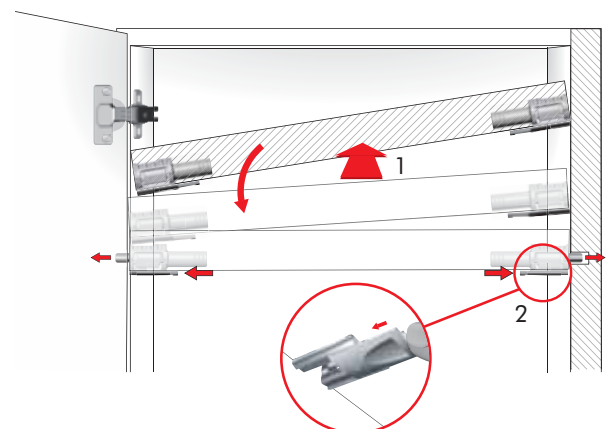

KERALA

KERALA is the new shelf support boasting a captivating design, especially conceived by Italiana Ferramenta Srl for kitchen furniture. KERALA is made of two elements in technoplastic: an actual support to be slotted into the panel and a special dowel to be inserted into the side. The installation is carried out very easily because the dowel locks into the support simply by pressing the shelf downwards. The particular shape of the components guarantees the locking of the shelf and, therefore, the transportation of the furniture with the shelves already assembled. As for the installation, also the disinstallation does not require the use of any tool, as it is simply carried out by sliding the clip backwards. For shelf minimum 16mm thick.

Engineering plastic

In accordance with the European regulations UNI EN 14749/

16 mm min.

UNI EN 14749/05

INSTALLATION

ASSEMBLING WITH SMOOTH PIN

SHELF INSTALLATION

SHELF REMOVAL FOR NEW REPOSITIONING