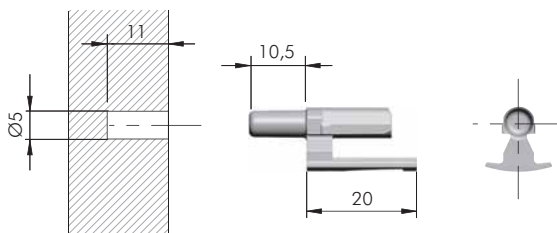

EP +

= 4000 pcs.

123

12001000AB

= Ø 3 mm +

ZA = 3000 pcs.

123

12001060YA

= Ø 5 mm +

EP = 8000 pcs.

123

12001010AB

DRILL BIT FOR KERALA

HSS = on request

123

1205010000

1205020000