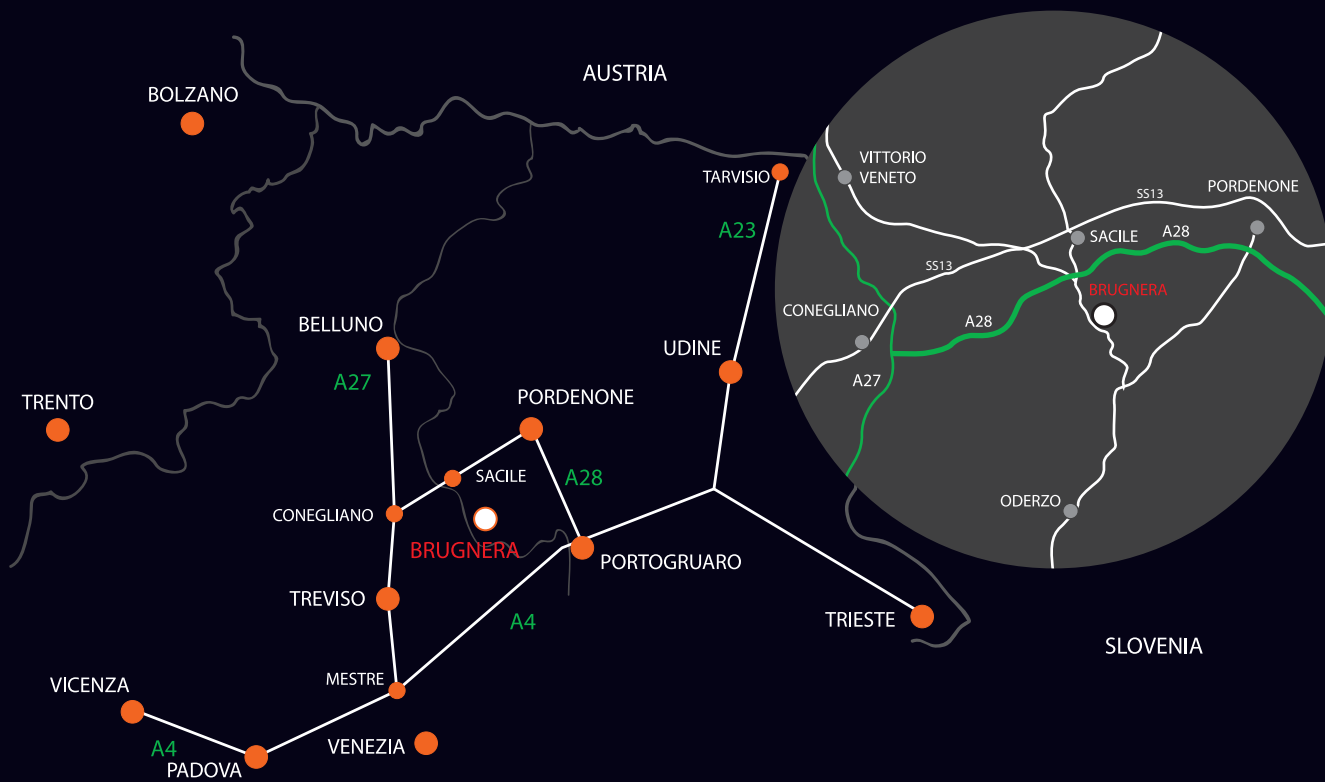

www.italianaferramenta.com