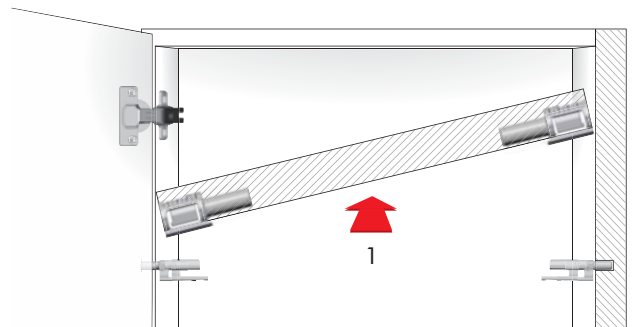

KERALA

KERALA is the new shelf support boasting a captivating design, especially conceived by Italiana Ferramenta Srl for kitchen furniture. KERALA is made of two elements in technoplastic: an actual support to be slotted into the panel and a special dowel to be inserted into the side. The installation is carried out very easily because the dowel locks into the support simply by pressing the shelf downwards. The particular shape of the components guarantees the locking of the shelf and, therefore, the transportation of the furniture with the shelves already assembled. As for the installation, also the disinstallation does not require the use of any tool, as it is simply carried out by sliding the clip backwards. For shelf minimum 16mm thick.

Engineering plastic

In accordance with the European regulations UNI EN 14749/

16 mm min.

UNI EN 14749/05

INSTALLATION

ASSEMBLING WITH SMOOTH PIN

SHELF INSTALLATION

SHELF REMOVAL FOR NEW REPOSITIONING